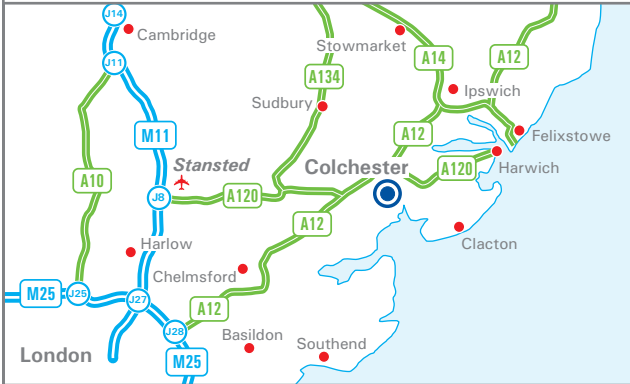

Lodge Park Business Centre  
 Lodge Lane, Langham  
 Colchester CO4 5NE  
 Tel: 01206 355355  
 Fax: 01206 355344

**From the North** 🚗

- Join the A14 and travel East towards Ipswich.
- Turn right onto the A12 towards Colchester.
- Continue for 10 miles and take the slip road exit after the turning signposted Langham.
- At the end of the slip road turn right onto Old Ipswich Road.
- Continue for 0.4 mile and turn right (Just after Hillgroup Storage).
- Pass under the A12 and turn left onto Turnpike Close.
- Continue for 0.2 mile and turn right onto Lodge Lane signposted Lodge Lane Business Park.
- Take the first right into Lodge Park.
- Pass under the building into our car park

**From the South** 🚗

- Join M25 and turn off at junction 28 for Brentwood.
- Follow A12 for 35 miles towards Colchester.
- Leave the A12 at the third Colchester turn off (Junction 29).
- Keep to the left hand slip road.
- At the roundabout take the second exit, almost immediately bear left onto Old Ipswich Road signposted Lodge Park.
- At the T junction turn right onto Old Ipswich Road.
- Take the next left signposted Ipswich.
- Pass under the A12 and turn left onto Turnpike Close.
- Continue for 0.2 mile and turn right onto Lodge Lane signposted Lodge Lane Business Park.
- Take the first right into Lodge Park
- Pass under the building into our car park

**Parking** 🅅

- There are plenty of visitor spaces.

**By Train** 🚆

- The nearest mainline station is Colchester which receives a regular service from London Liverpool Street and Ipswich.
- We are a 15 min taxi journey from the station.
- For further train service information, please telephone the National Rail Enquiry Line on 03457 484950.